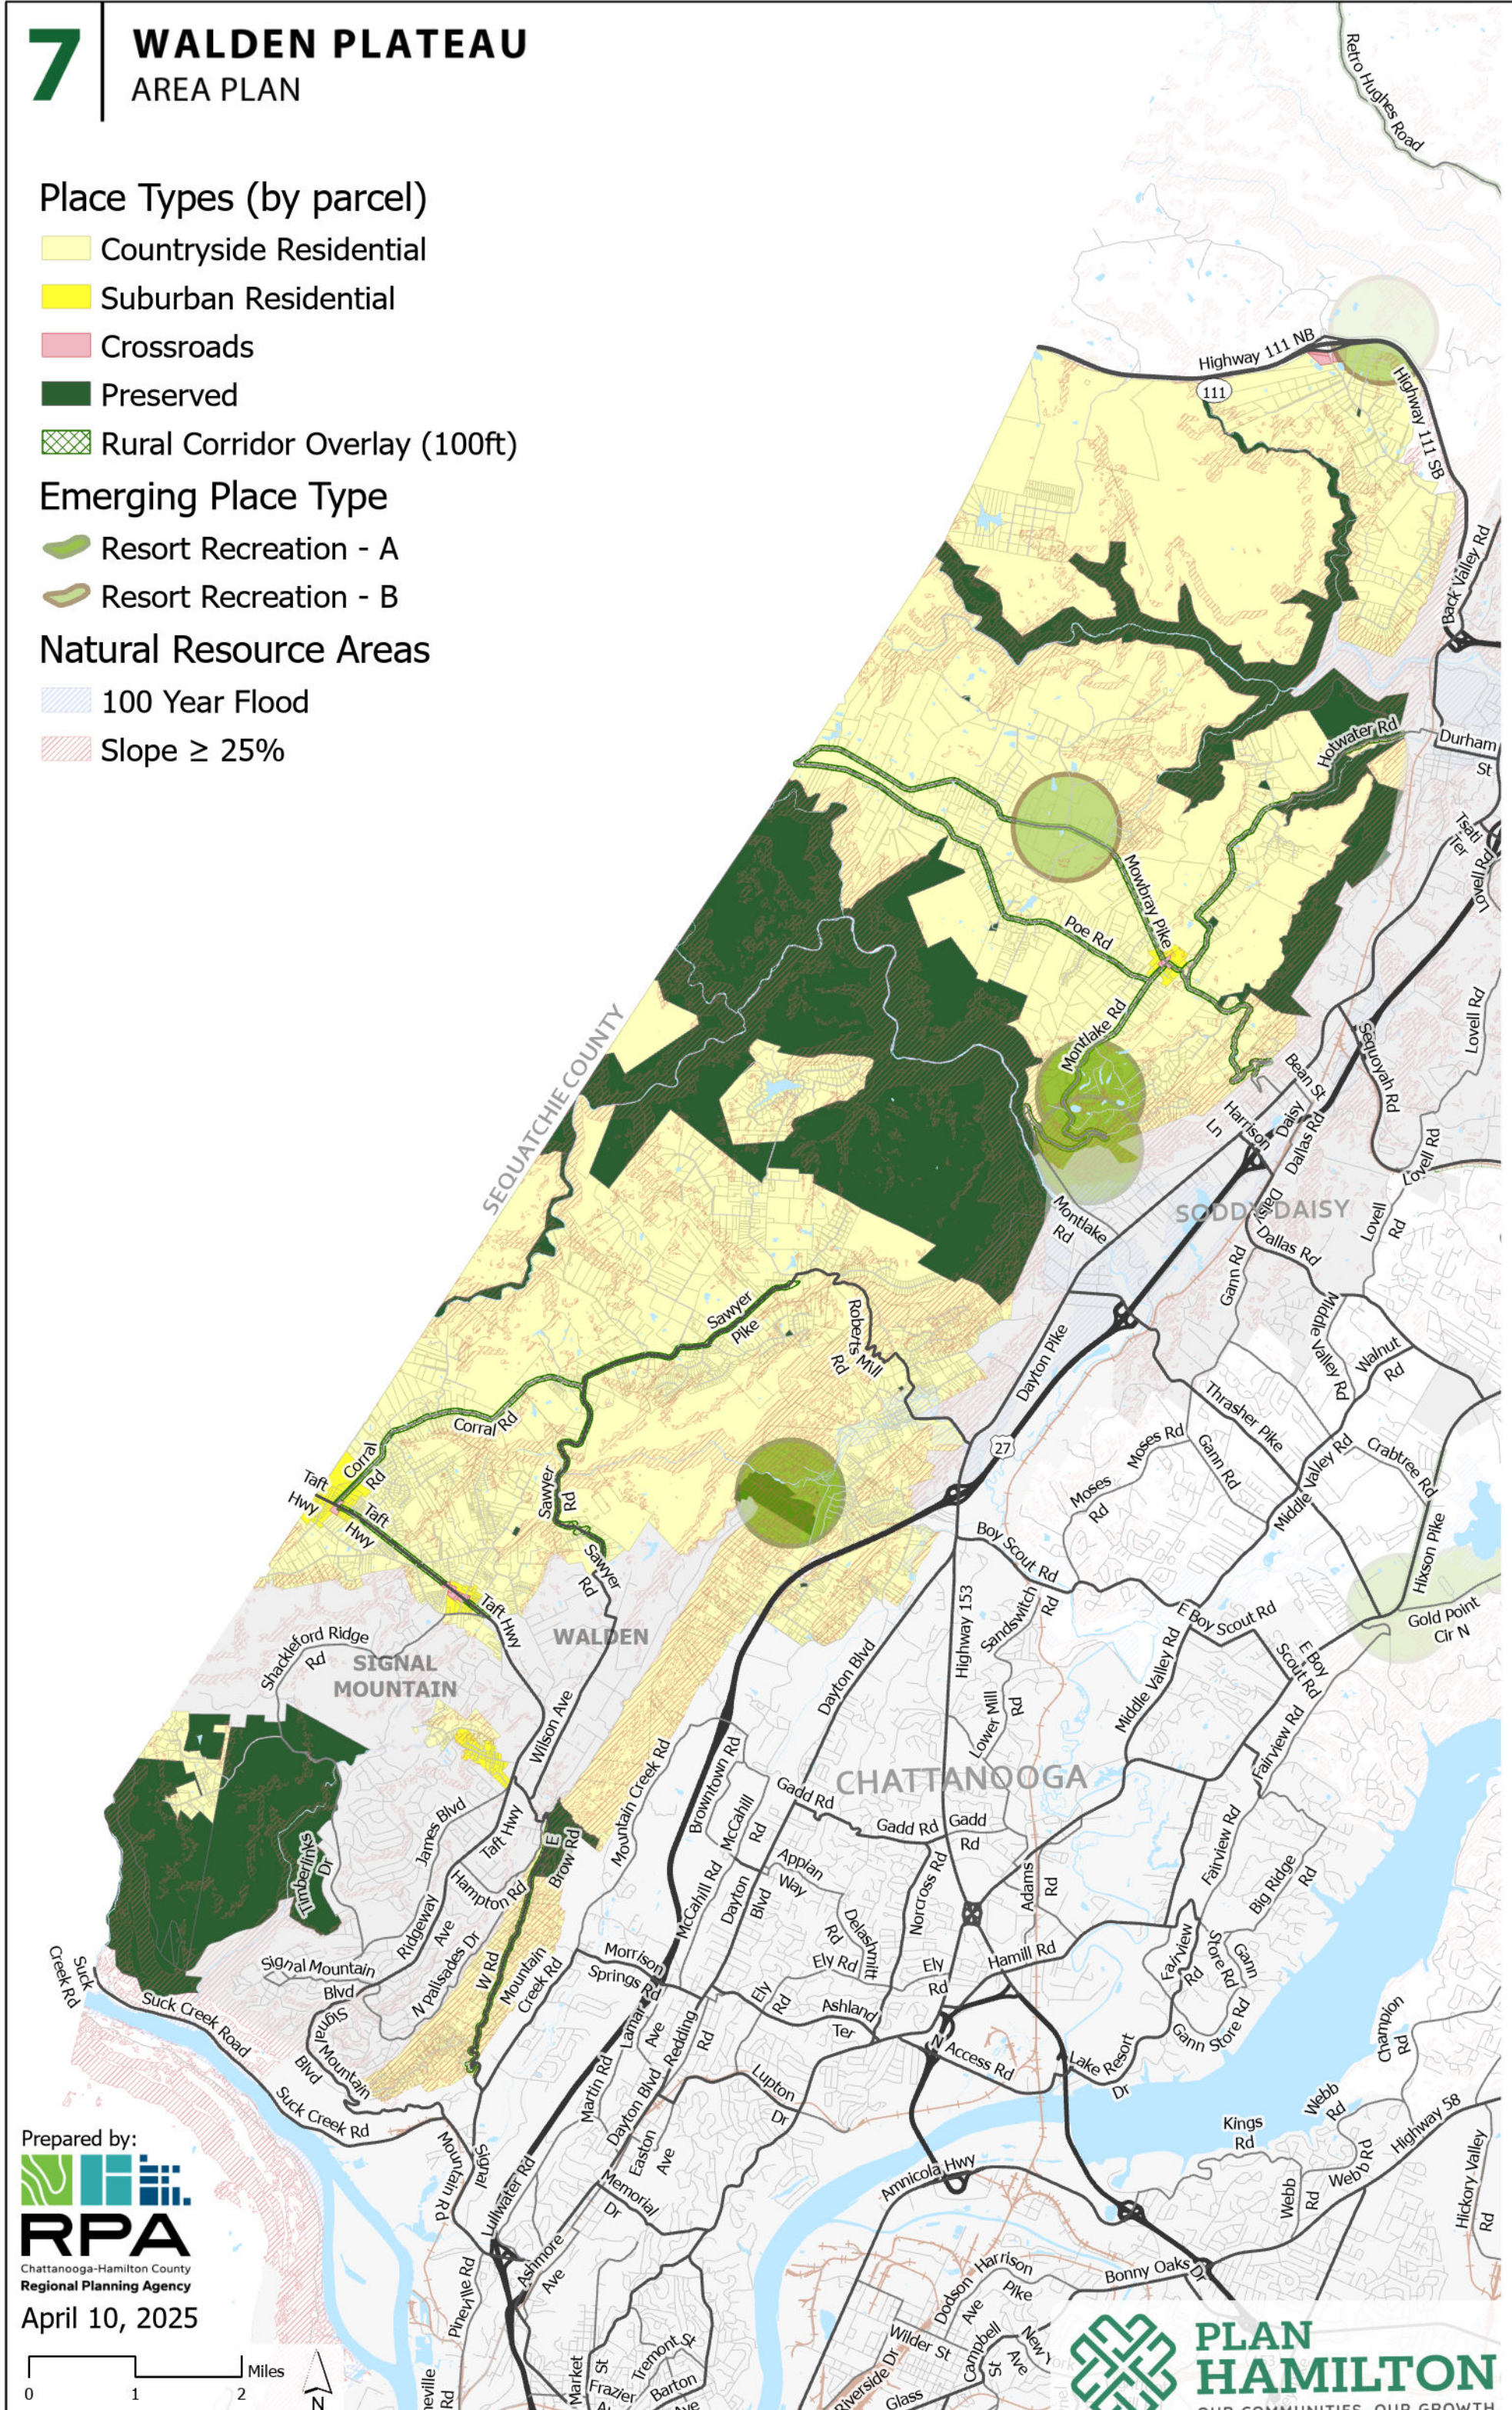

7

WALDEN PLATEAU AREA PLAN

Place Types (by parcel)

- Countryside Residential
- Suburban Residential
- Crossroads
- Preserved
- Rural Corridor Overlay (100ft)

Emerging Place Type

- Resort Recreation - A
- Resort Recreation - B

Natural Resource Areas

- 100 Year Flood
- Slope \geq 25%

Prepared by:

April 10, 2025

PLAN HAMILTON
OUR COMMUNITIES. OUR GROWTH.