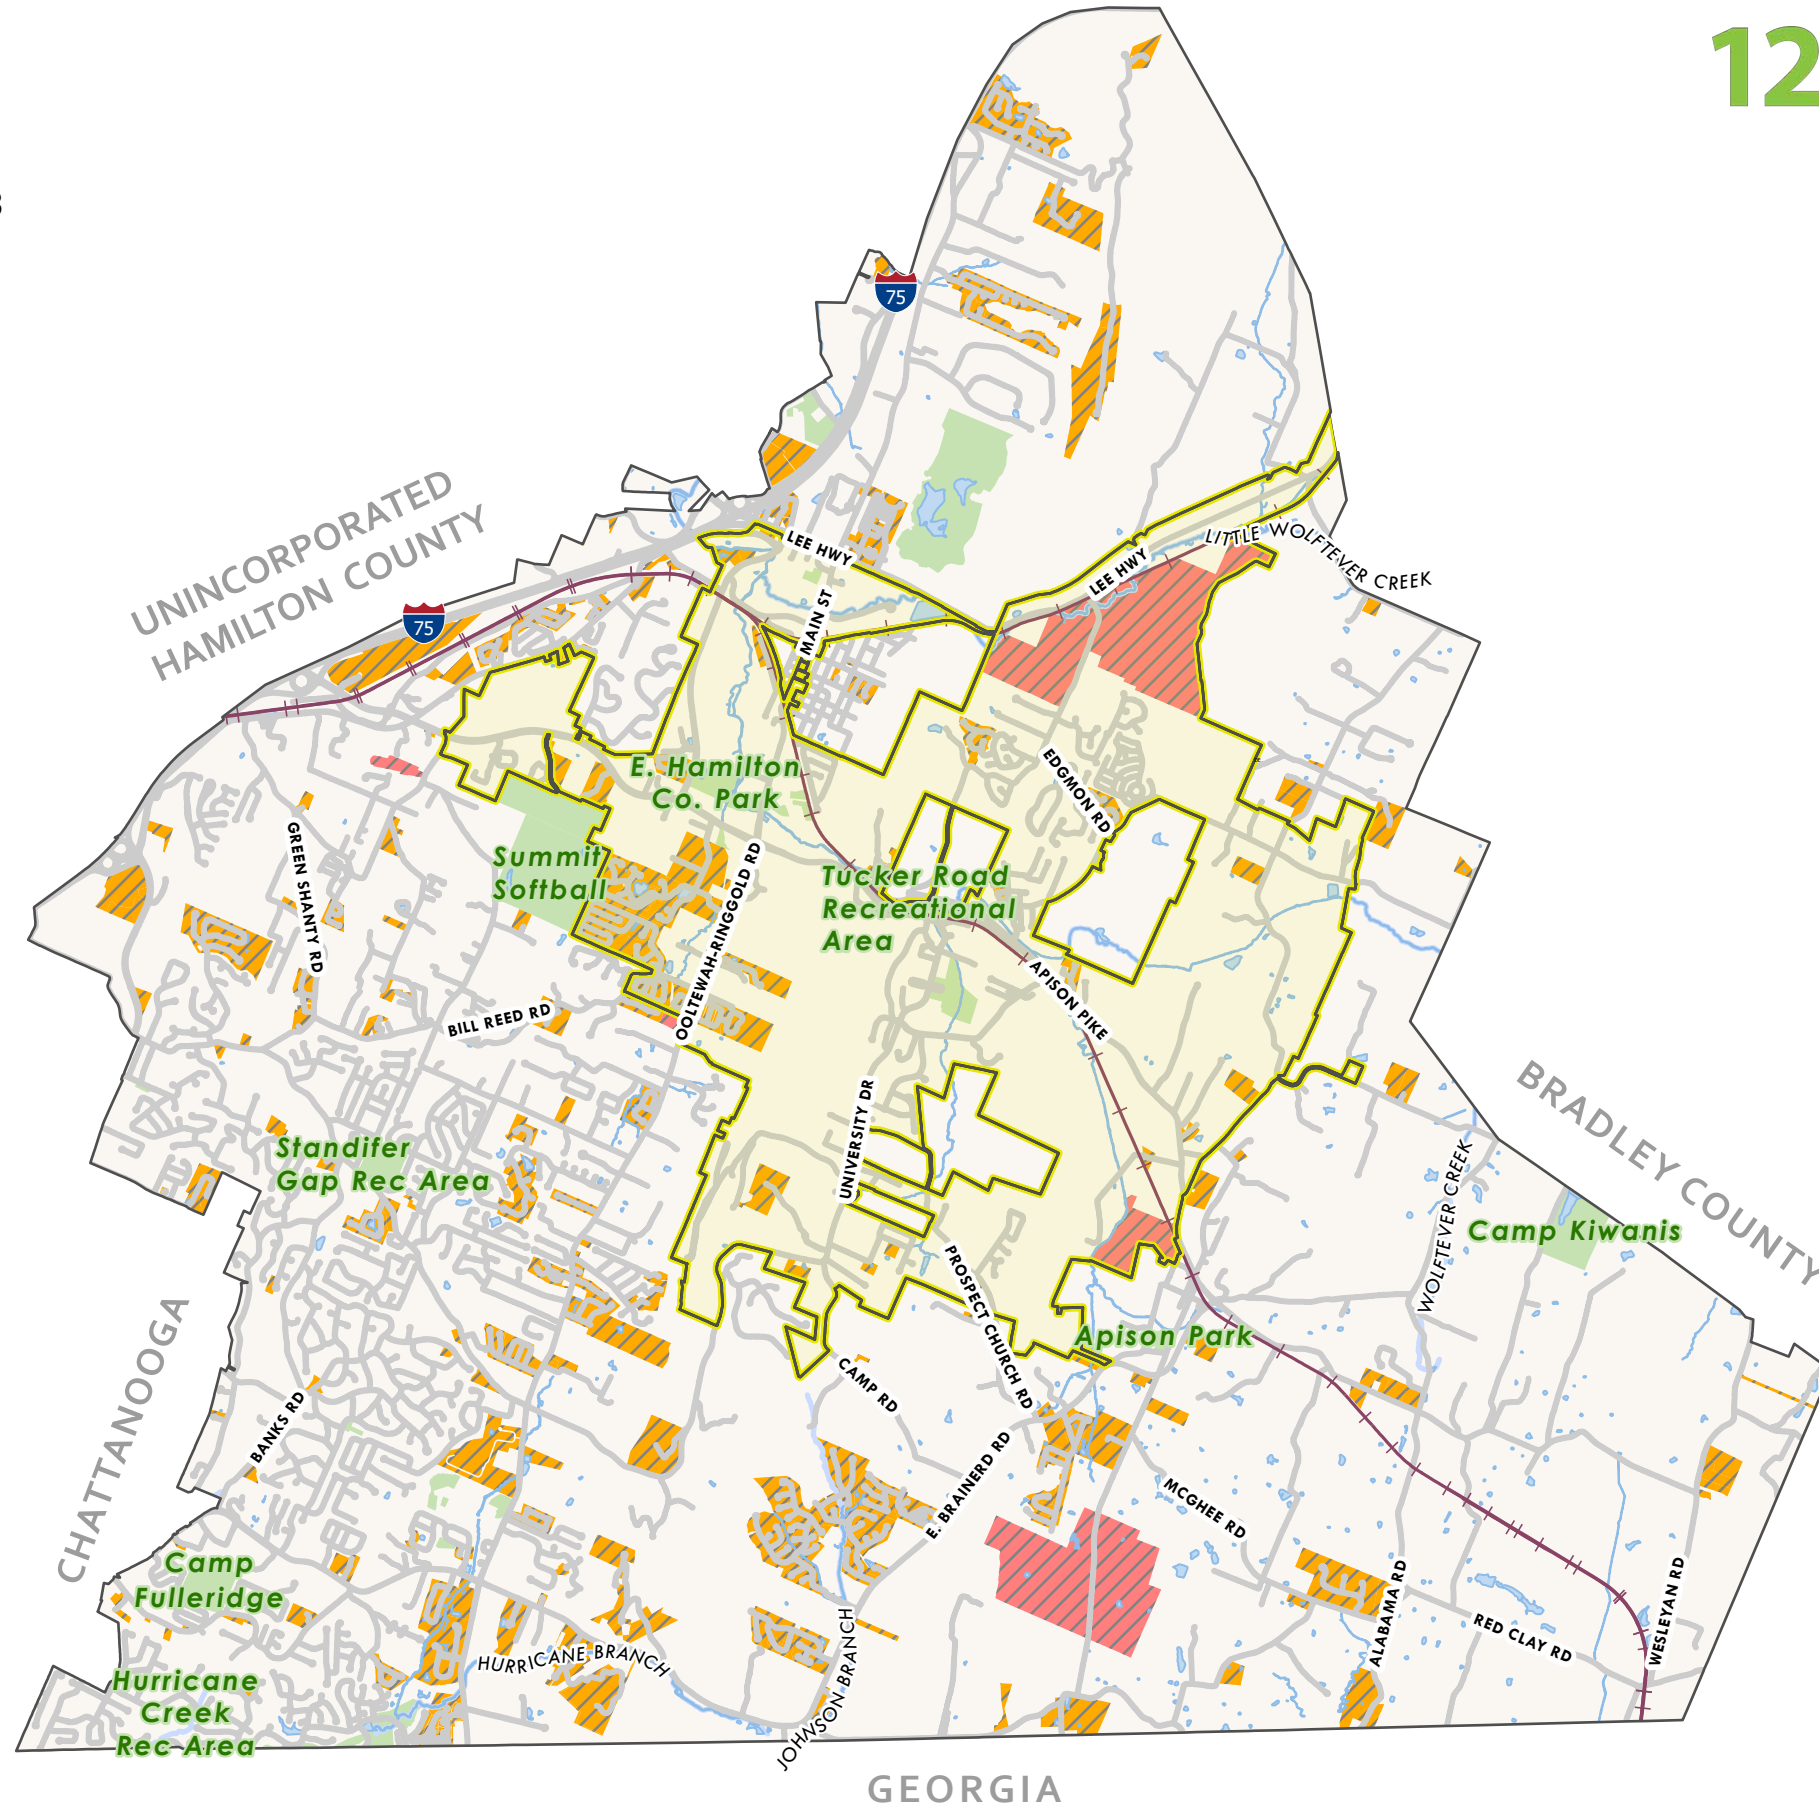

Area 12 Boundary - Natural Resources

-  Colgedale City Limits
 -  Buildings
 -  Parcels
 -  Rail
 -  Water Bodies
 -  Streams and Creeks
 -  Parks, Recreation, Open Space
- FLOODWAY**
-  100 Year Flood
 -  500 Year Flood
 -  Floodway
 -  Slopes 15% to 19.9%
 -  Slopes 20% to 24.9%
 -  Slopes 25% to 29.9%
 -  Slopes 30% to 34.9%
 -  Slopes greater than or equal to 35%

12 | **WHITE OAK MOUNTAIN**
AREA PLAN

Source: RPA, June 2023

Area 12 - Existing Sewer

- Collegedale City Limits
- Existing Sewer
 - Force Low
 - Force Main
 - Gravity Main

Source: RPA, June 2023

Area 12 Boundary - Land Use

12 WHITE OAK MOUNTAIN AREA PLAN

Source: RPA,
June 2023

Area 12 - Subdivisions

-  Collegedale City Limits
-  Subdivisions 2013-2023
-  Proposed Subdivisions 2022-2023

12

WHITE OAK MOUNTAIN AREA PLAN

Source: RPA,
June 2023

12

WHITE OAK MOUNTAIN AREA PLAN

Source: RPA,
June 2023

0 1 2 4 Miles

GEORGIA

**OUR COMMUNITIES.
OUR GROWTH.**
HAMILTON COUNTY'S GROWTH PLAN

Area 12 - TPO - Planned Transportation Projects

Collegedale City Limits