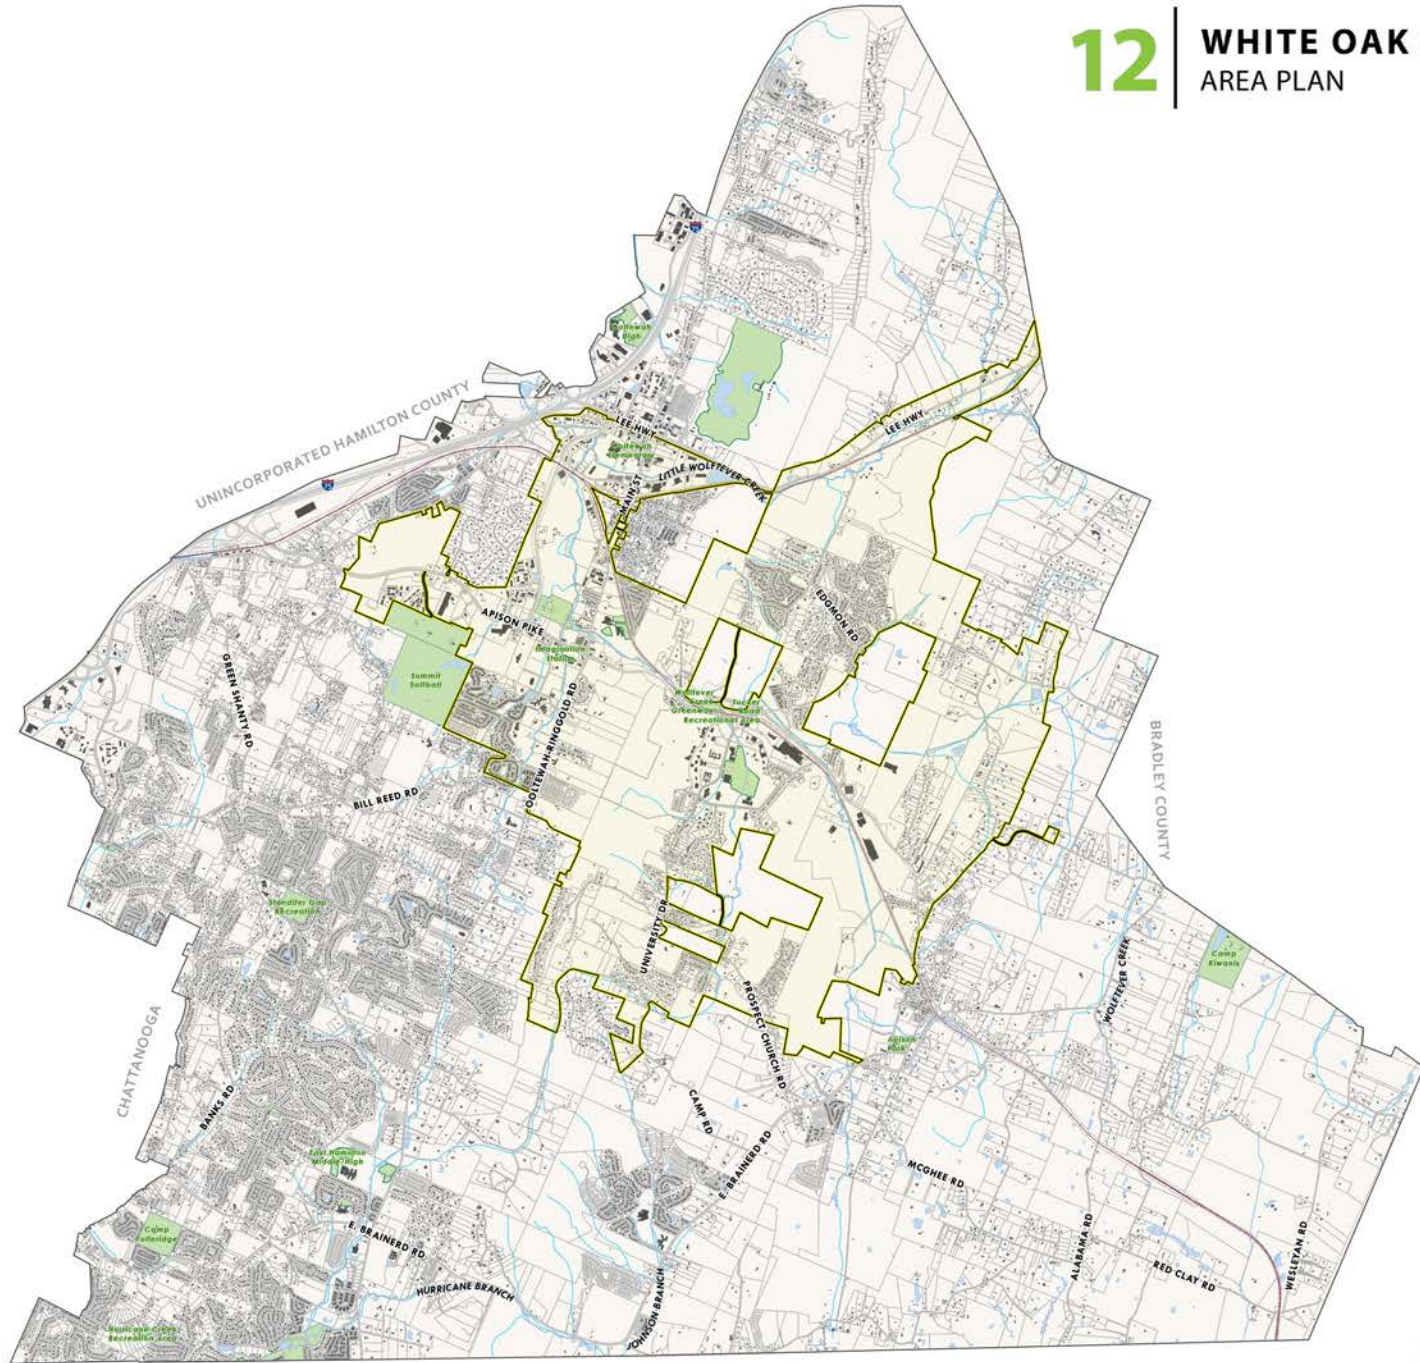

12 | **WHITE OAK MOUNTAIN**
AREA PLAN

Source: RPA, June 2023

Area 12 - Existing Sewer

- Collegedale City Limits
- Existing Sewer
 - Force Low
 - Force Main
 - Gravity Main

Source: RPA, June 2023

Area 12 Boundary - Land Use

12

WHITE OAK MOUNTAIN AREA PLAN

Source: RPA,
June 2023

0 1 2 4 Miles

GEORGIA

**OUR COMMUNITIES.
OUR GROWTH.**
HAMILTON COUNTY'S GROWTH PLAN

Area 12 - TPO - Planned Transportation Projects

Collegedale City Limits

Source: RPA,
June 2023

**OUR COMMUNITIES.
OUR GROWTH.**
HAMILTON COUNTY'S GROWTH PLAN

Area 12 Boundary- Base

-  Collegedale City Limits
-  Buildings
-  Parcels
-  Rail
-  Roads
-  Water Bodies
-  Streams and Creeks
-  Parks, Recreation, Open Space
-  TN_WQA_2018

12

WHITE OAK MOUNTAIN AREA PLAN

Source: RPA, June 2023