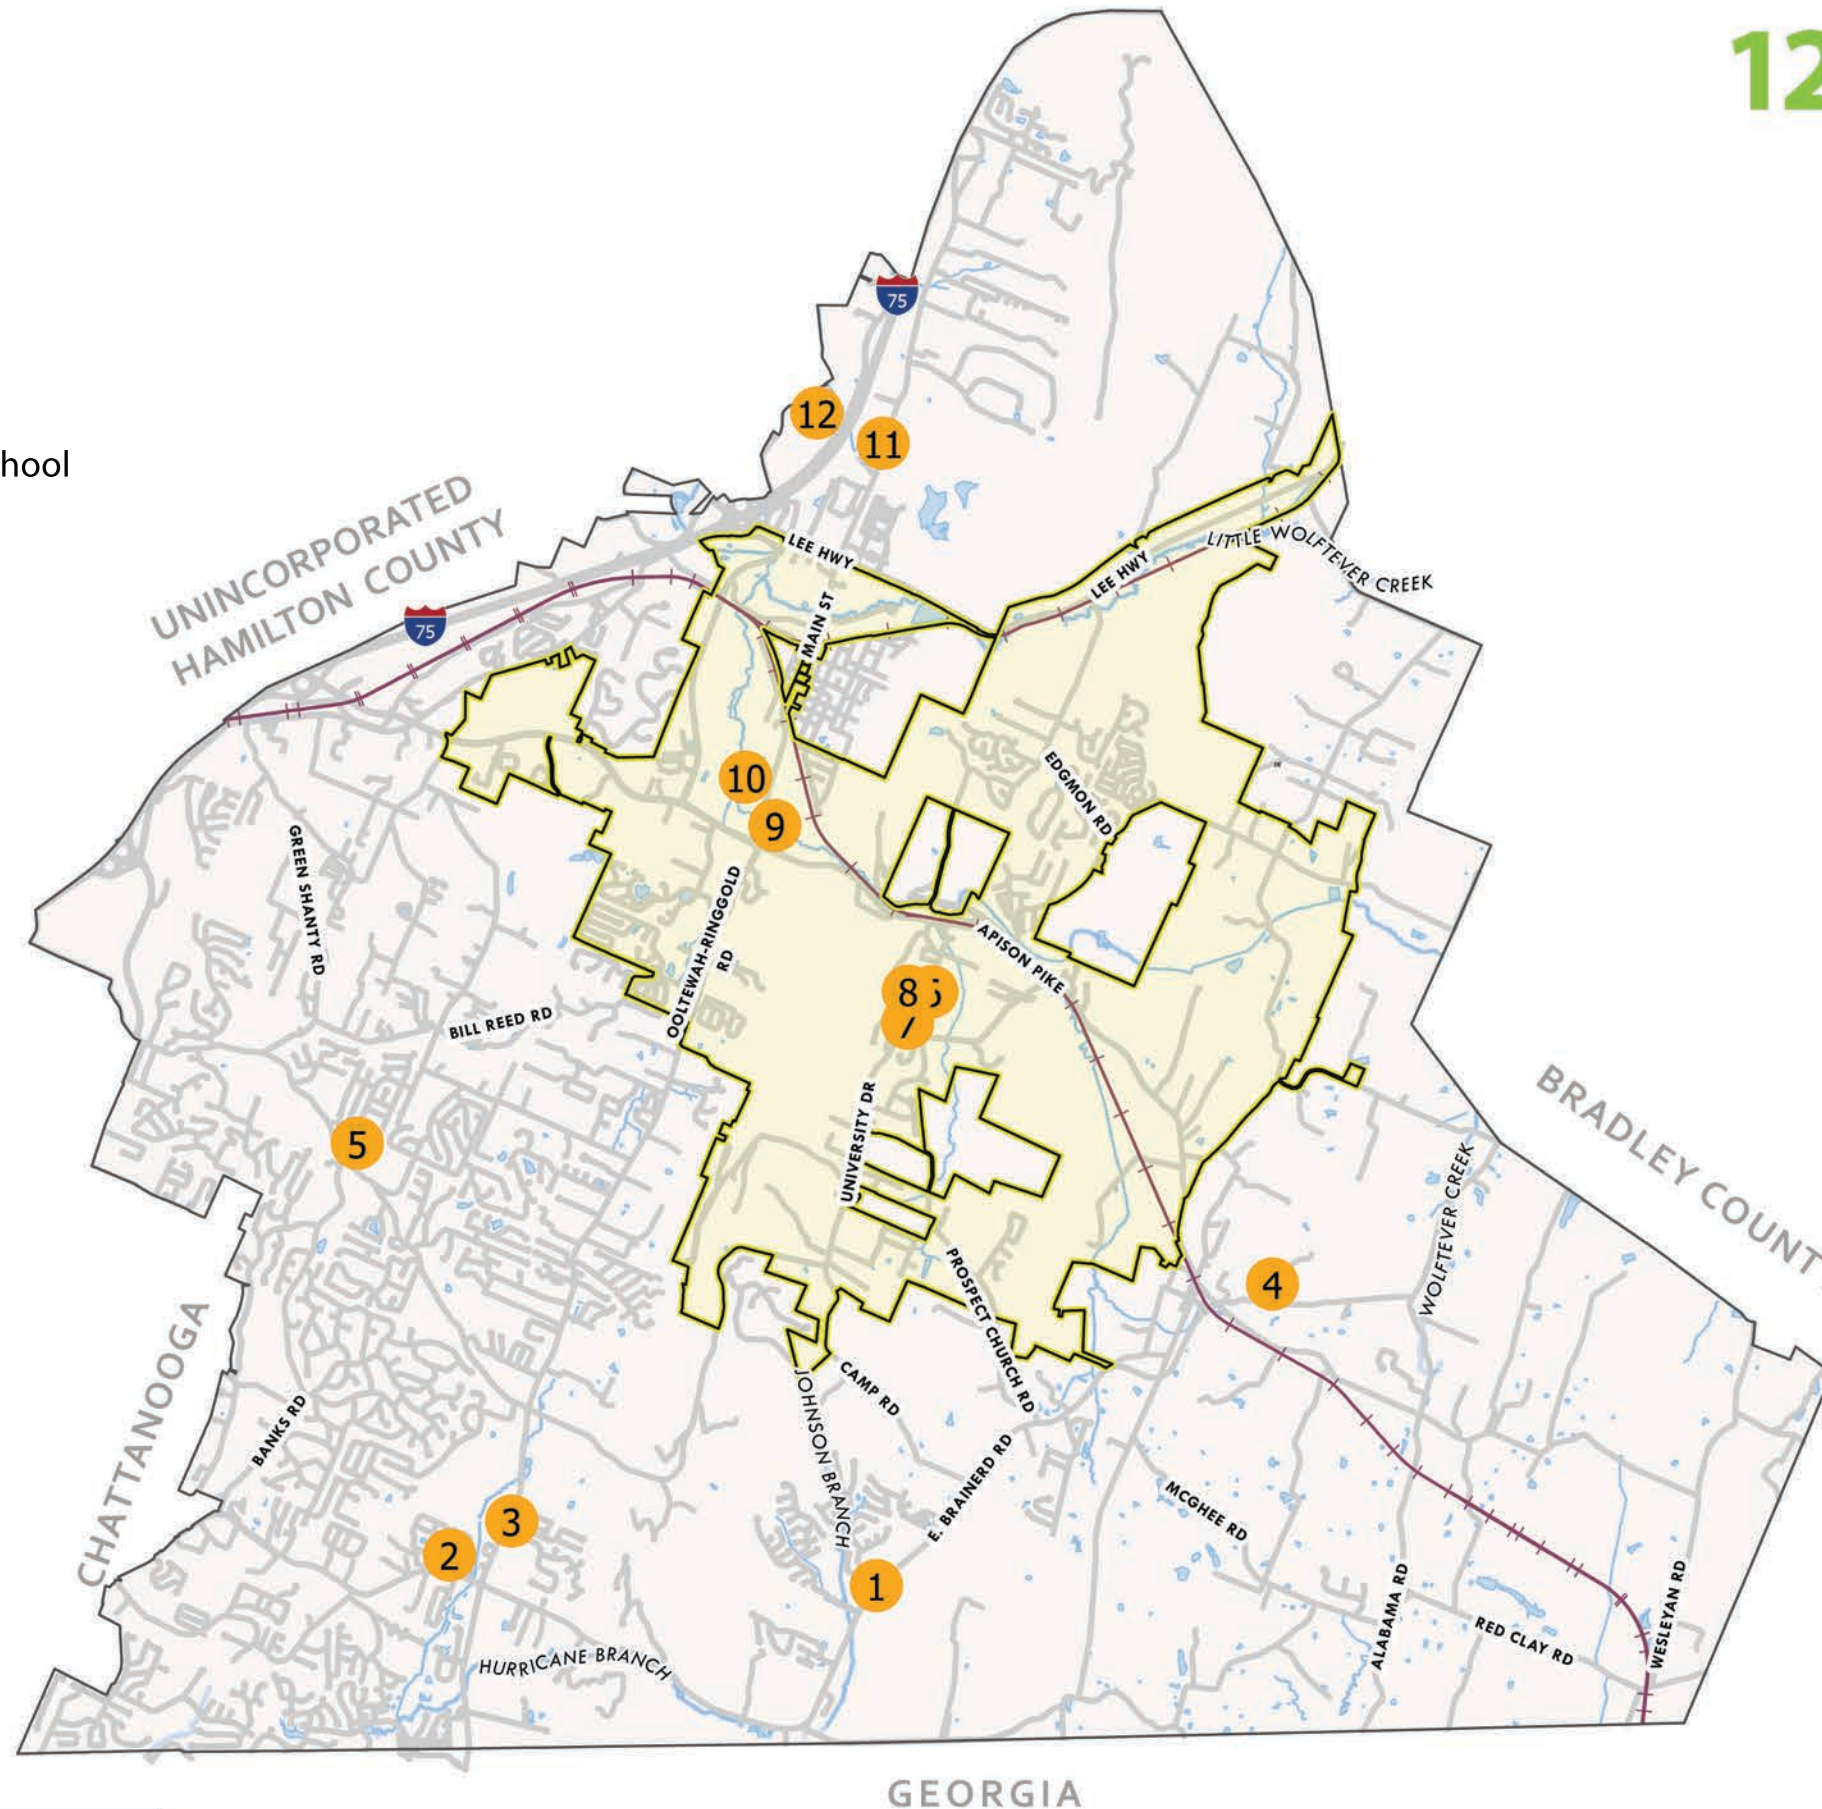

12 | **WHITE OAK MOUNTAIN**
AREA PLAN

Source: RPA, June 2023

Area 12 - Existing Sewer

- Collegedale City Limits
- Existing Sewer
 - Force Low
 - Force Main
 - Gravity Main

Source: RPA, June 2023

Area 12 Boundary - Land Use

**OUR COMMUNITIES.
OUR GROWTH.**
HAMILTON COUNTY'S GROWTH PLAN

Area 12 - Schools

 Collegedale City Limits
Schools

1. Apison Elementary
2. Westview Elementary
3. East Hamilton School
4. Lester Coon Apison SDA School
5. Standifer Gap SDA School
6. Collegedale Adventist Middle School
7. A.W. Spalding Elementary
8. Collegedale SDA Academy
9. Wolftever Creek Elementary
10. Ooltewah Middle School
11. Ooltewah SDA School
12. Ooltewah High School

12

WHITE OAK MOUNTAIN AREA PLAN

Source: RPA,
June 2023

0 1 2 4 Miles

GEORGIA

**OUR COMMUNITIES.
OUR GROWTH.**
HAMILTON COUNTY'S GROWTH PLAN

Area 12 - TPO - Planned Transportation Projects

Collegedale City Limits

12

WHITE OAK MOUNTAIN AREA PLAN

Source: RPA, June 2023