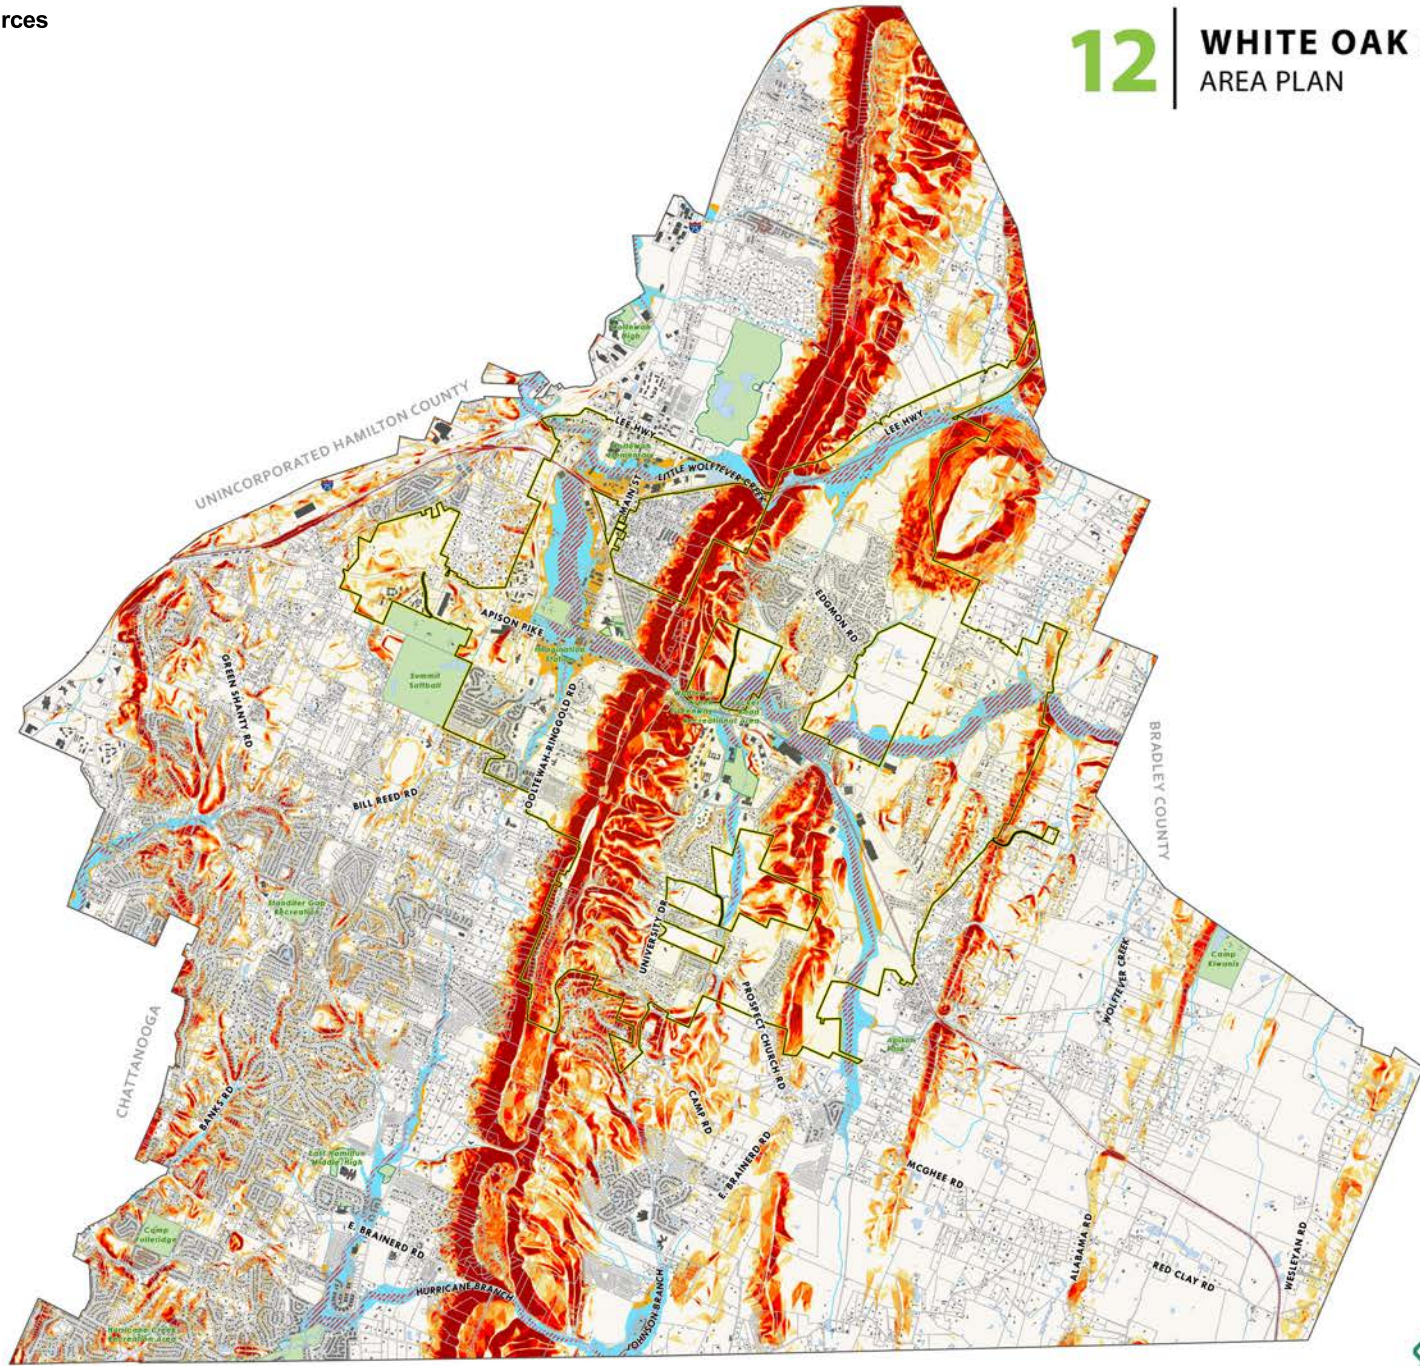

Area 12 Boundary - Natural Resources

-  Colgedale City Limits
 -  Buildings
 -  Parcels
 -  Rail
 -  Water Bodies
 -  Streams and Creeks
 -  Parks, Recreation, Open Space
- FLOODWAY**
-  100 Year Flood
 -  500 Year Flood
 -  Floodway
 -  Slopes 15% to 19.9%
 -  Slopes 20% to 24.9%
 -  Slopes 25% to 29.9%
 -  Slopes 30% to 34.9%
 -  Slopes greater than or equal to 35%

12 | **WHITE OAK MOUNTAIN**
AREA PLAN

Source: RPA, June 2023

Area 12 - Existing Sewer

- Collegedale City Limits
- Existing Sewer
 - Force Low
 - Force Main
 - Gravity Main

Source: RPA, June 2023

Area 12 Boundary - Land Use

12

WHITE OAK MOUNTAIN AREA PLAN

Source: RPA,
June 2023

0 1 2 4 Miles

GEORGIA

**OUR COMMUNITIES.
OUR GROWTH.**
HAMILTON COUNTY'S GROWTH PLAN

Area 12 - TPO - Planned Transportation Projects

Collegedale City Limits

12

WHITE OAK MOUNTAIN AREA PLAN

Source: RPA, June 2023