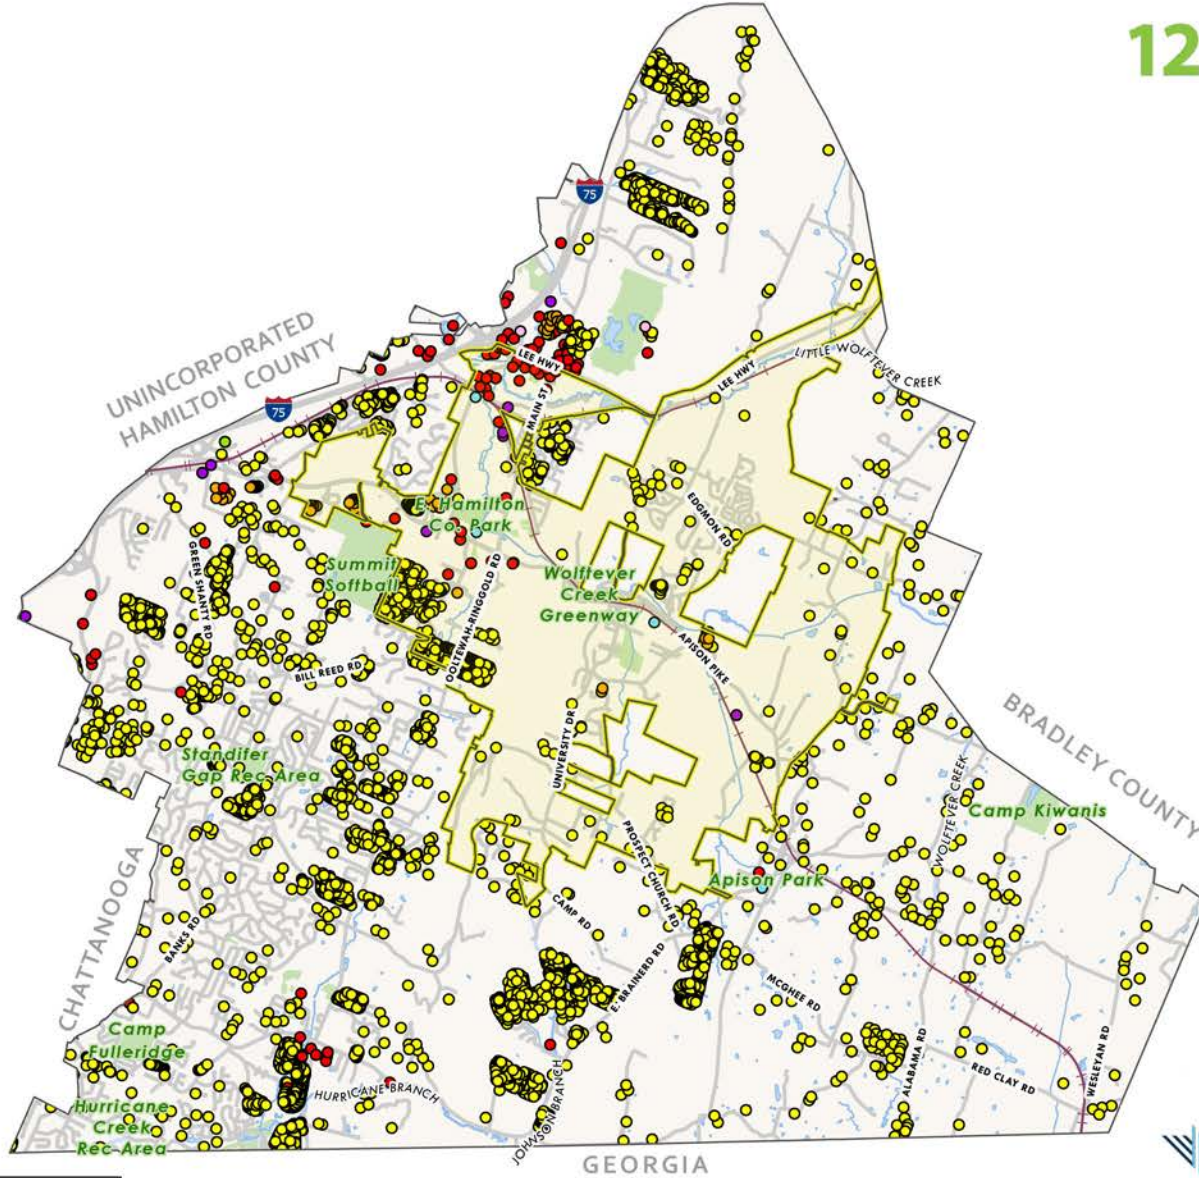

Area 12 Boundary - Natural Resources

-  Colgedale City Limits
 -  Buildings
 -  Parcels
 -  Rail
 -  Water Bodies
 -  Streams and Creeks
 -  Parks, Recreation, Open Space
- FLOODWAY**
-  100 Year Flood
 -  500 Year Flood
 -  Floodway
 -  Slopes 15% to 19.9%
 -  Slopes 20% to 24.9%
 -  Slopes 25% to 29.9%
 -  Slopes 30% to 34.9%
 -  Slopes greater than or equal to 35%

12 | **WHITE OAK MOUNTAIN**
AREA PLAN

Source: RPA, June 2023

Area 12 - Existing Sewer

- Collegedale City Limits
- Existing Sewer
 - Force Low
 - Force Main
 - Gravity Main

Source: RPA, June 2023

Area 12 Boundary - Land Use

12 | **WHITE OAK MOUNTAIN**
AREA PLAN

Source: RPA, June 2023

Area 12 - Permits

Collegedale City Limits

Permits 2013-2023

- Single Family
- Multi-Family/Mixed Residential
- Hotels, Motels, Tourist Cabins
- Commercial / Office
- Industrial
- Public Works & Utilities
- Commercial Solar

12 WHITE OAK MOUNTAIN AREA PLAN

Source: RPA,
June 2023

Area 12 - Subdivisions

-  Collegedale City Limits
-  Subdivisions 2013-2023
-  Proposed Subdivisions 2022-2023

12

WHITE OAK MOUNTAIN AREA PLAN

Source: RPA,
June 2023