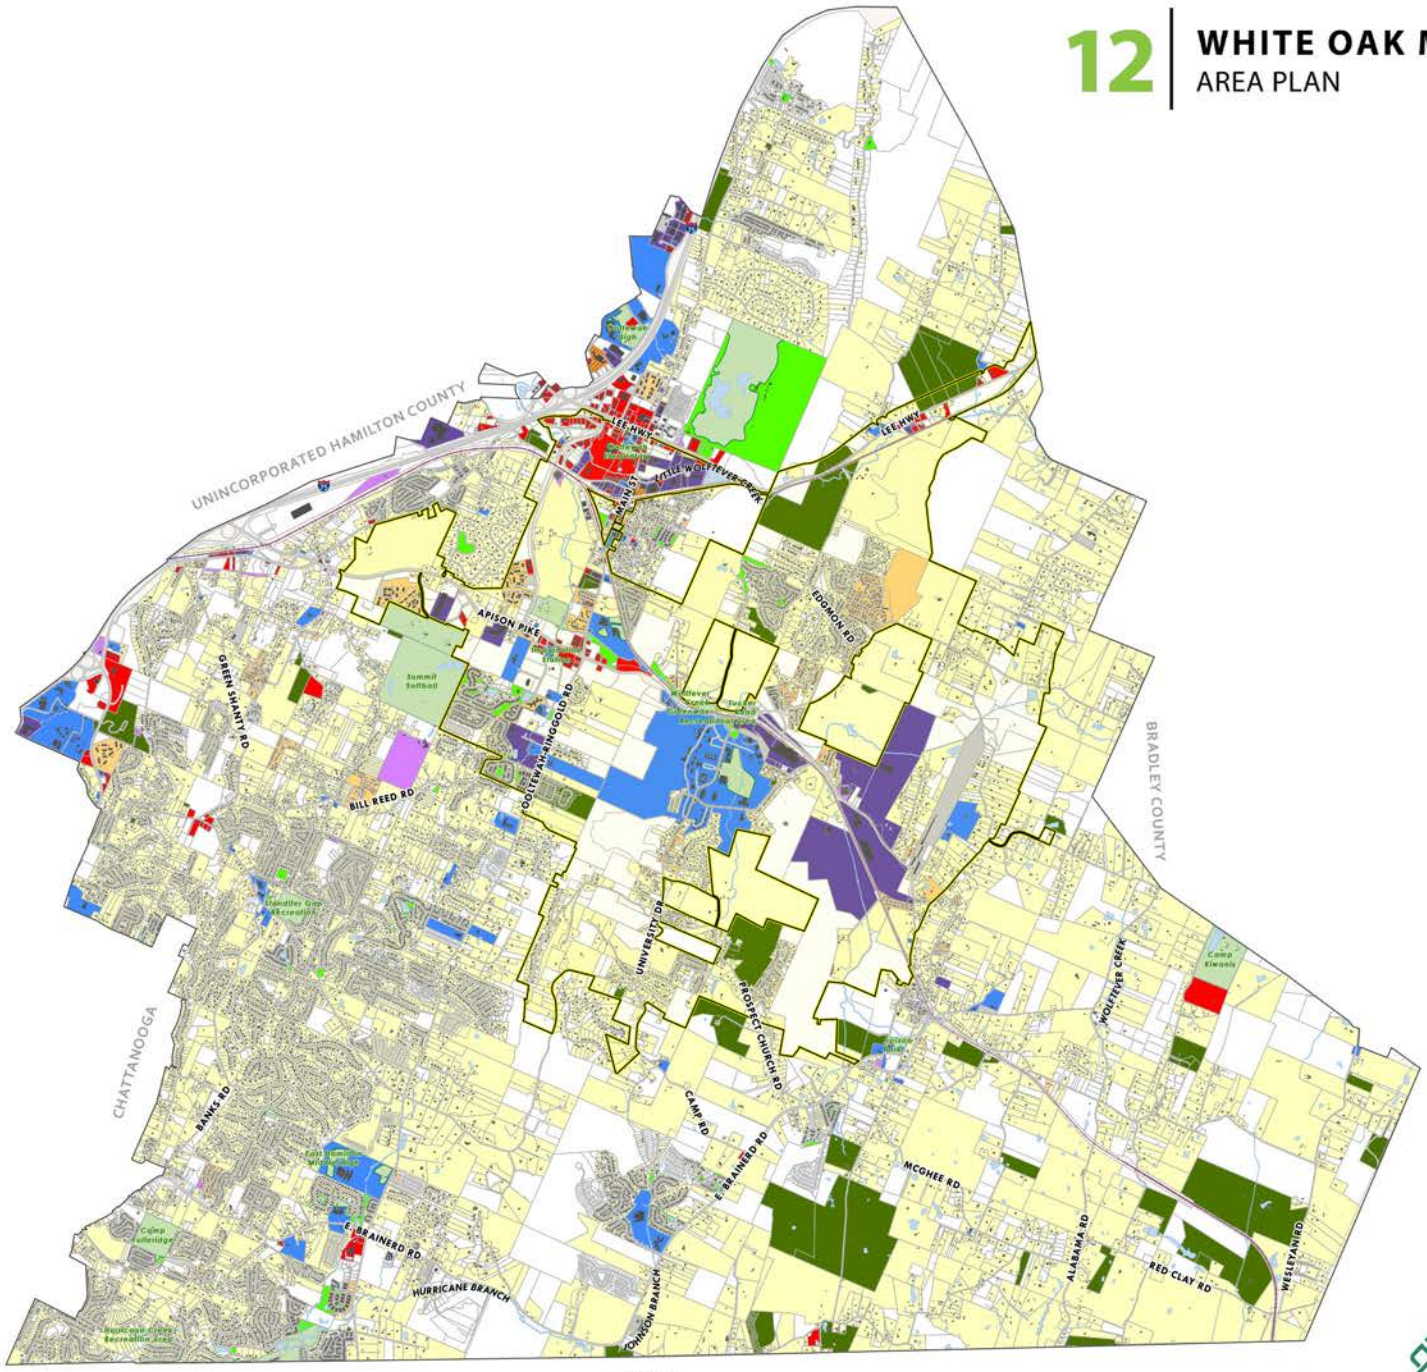

Area 12 Boundary - Land Use

- Colledale City Limits
- Buildings
- Parcels
- Rail
- Roads
- Water Bodies
- Streams and Creeks
- Parks, Recreation, Open Space

1. Land Use
2. Commercial
   - Agricultural & Preservation
   - Industrial
   - Institutional
   - Recreational
   - Residential Single Family
   - Residential Multi Family
   - Transportation
   - Utilities & Communication
   - Mixed-Use
   - Vacant
   - Needs to be Verified

12 | **WHITE OAK MOUNTAIN**
AREA PLAN

Source: RPA, June 2023