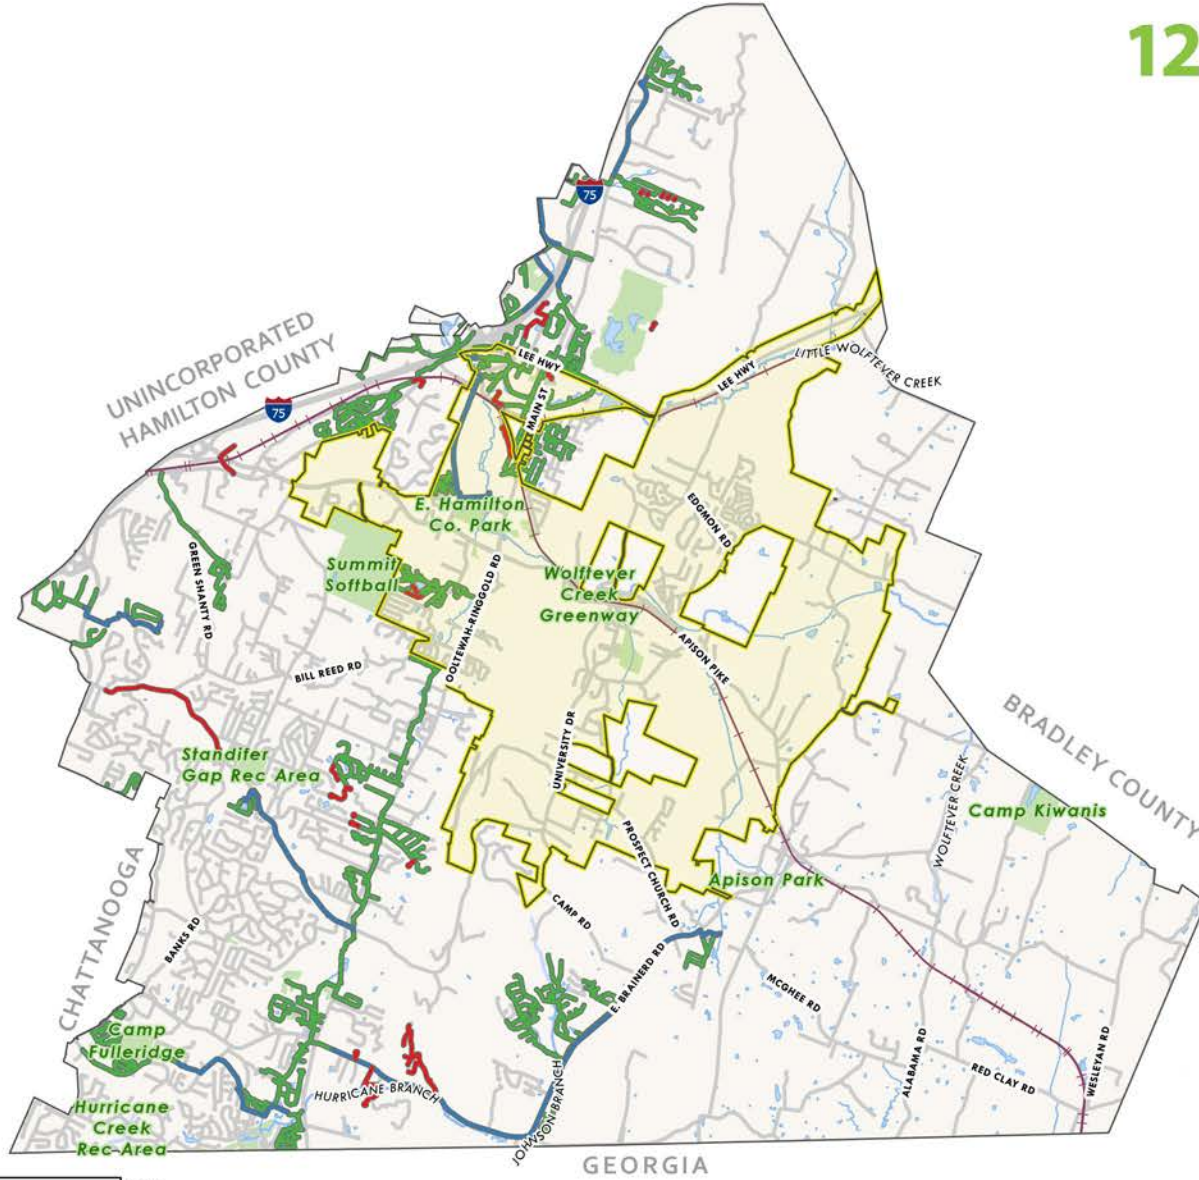

Area 12 Boundary - Natural Resources

-  Colgedale City Limits
 -  Buildings
 -  Parcels
 -  Rail
 -  Water Bodies
 -  Streams and Creeks
 -  Parks, Recreation, Open Space
- FLOODWAY**
-  100 Year Flood
 -  500 Year Flood
 -  Floodway
 -  Slopes 15% to 19.9%
 -  Slopes 20% to 24.9%
 -  Slopes 25% to 29.9%
 -  Slopes 30% to 34.9%
 -  Slopes greater than or equal to 35%

12 | **WHITE OAK MOUNTAIN**
AREA PLAN

Source: RPA, June 2023

Area 12 - Existing Sewer

- Collegedale City Limits
- Existing Sewer
 - Force Low
 - Force Main
 - Gravity Main

Source: RPA, June 2023

Area 12 Boundary - Land Use

12

WHITE OAK MOUNTAIN AREA PLAN

Source: RPA,
June 2023

0 1 2 4 Miles

GEORGIA

**OUR COMMUNITIES.
OUR GROWTH.**
HAMILTON COUNTY'S GROWTH PLAN

Area 12 - TPO - Planned Transportation Projects

Collegedale City Limits

12

WHITE OAK MOUNTAIN AREA PLAN

Source: RPA, June 2023