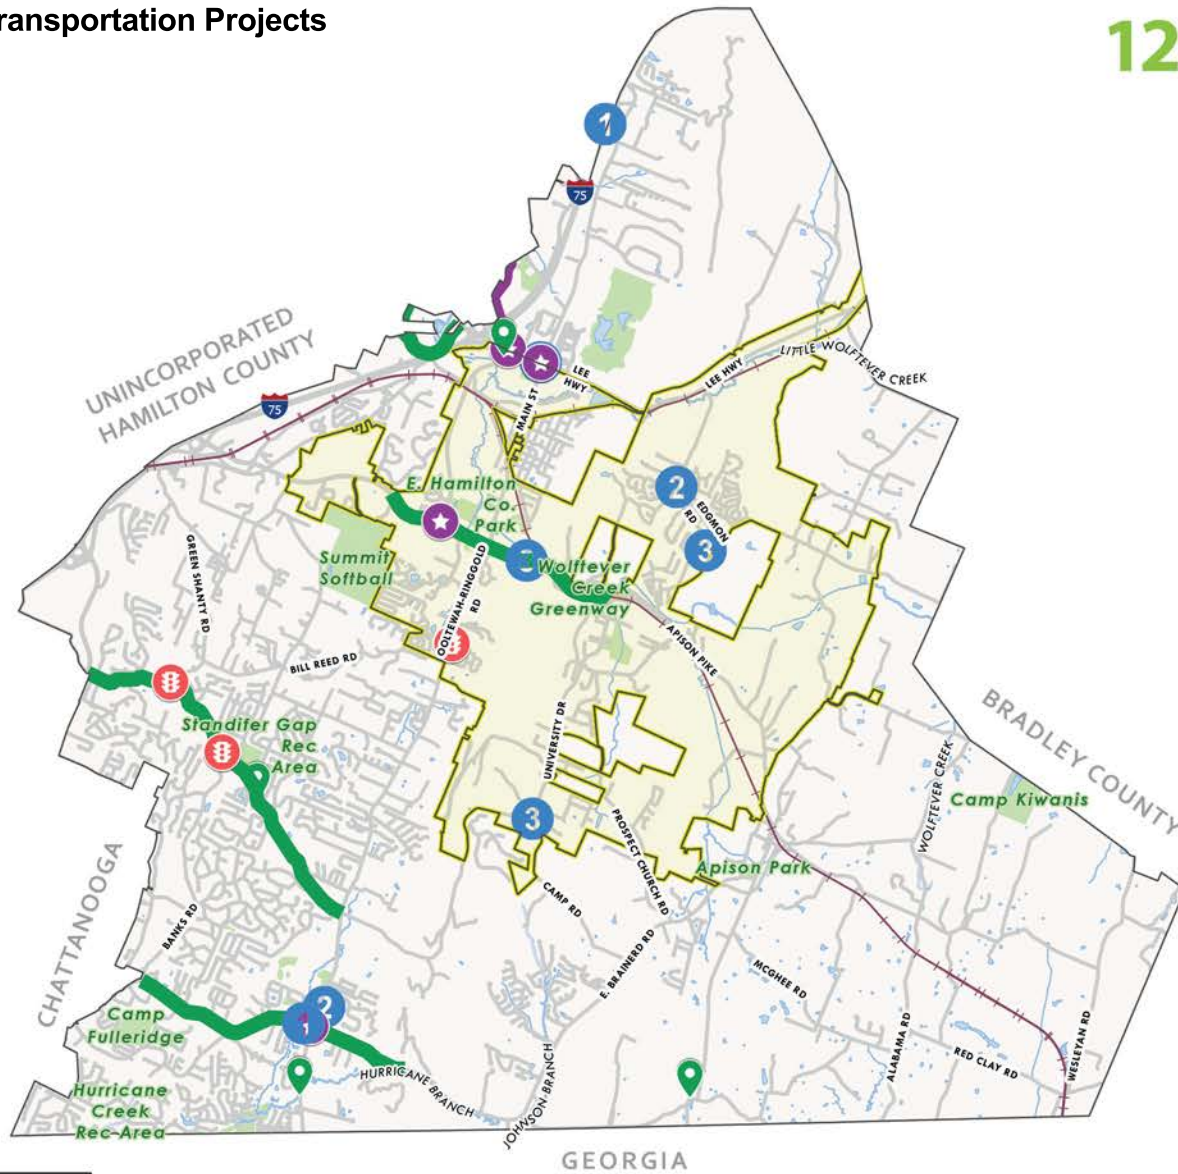

**OUR COMMUNITIES.
OUR GROWTH.**
HAMILTON COUNTY'S GROWTH PLAN

Area 12 - Schools

 Collegedale City Limits
Schools

1. Apison Elementary
2. Westview Elementary
3. East Hamilton School
4. Lester Coon Apison SDA School
5. Standifer Gap SDA School
6. Collegedale Adventist Middle School
7. A.W. Spalding Elementary
8. Collegedale SDA Academy
9. Wolftever Creek Elementary
10. Ooltewah Middle School
11. Ooltewah SDA School
12. Ooltewah High School

12

WHITE OAK MOUNTAIN AREA PLAN

Source: RPA,
June 2023

0 1 2 4 Miles

GEORGIA

**OUR COMMUNITIES.
OUR GROWTH.**
HAMILTON COUNTY'S GROWTH PLAN

Area 12 - TPO - Planned Transportation Projects

Collegedale City Limits

Source: RPA,
June 2023

**OUR COMMUNITIES.
OUR GROWTH.**
HAMILTON COUNTY'S GROWTH PLAN

Area 12 Boundary- Base

-  Collegedale City Limits
-  Buildings
-  Parcels
-  Rail
-  Roads
-  Water Bodies
-  Streams and Creeks
-  Parks, Recreation, Open Space
-  TN_WQA_2018

12

WHITE OAK MOUNTAIN AREA PLAN

Source: RPA, June 2023